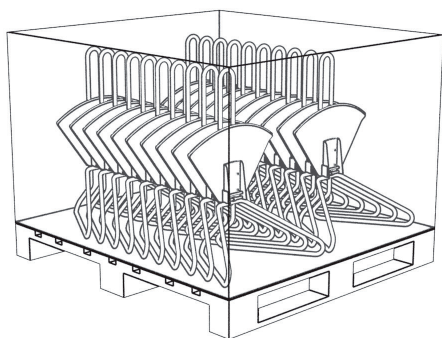

## PACKAGING OPTIONS

<b>Chairs in one colli</b>	1
<b>Material</b>	Cardboard (7 mm)
<b>Weight (incl. chairs)</b>	6 kg.
<b>Measurements</b>	530 x 380 x 750 mm
<b>Notes</b>	10 boxes on a EURO pallet (10 chairs)

<b>Chairs in one colli</b>	2
<b>Material</b>	Cardboard (7 mm)
<b>Weight (incl. chairs)</b>	11 kg.
<b>Measurements</b>	530 x 380 x 750 mm
<b>Notes</b>	10 boxes on a EURO pallet (20 chairs)

<b>Chairs in one colli</b>	10
<b>Material</b>	Heat treated plywood
<b>Weight (incl. chairs)</b>	90 kg.
<b>Measurements</b>	1201 x 801 x 930 mm
<b>Notes</b>	Delivered on special pallet (1200 x 800 mm) Stackable in two layers
<b>Additional</b>	Single item packaging available on separate pallet (1331 x 910 mm)